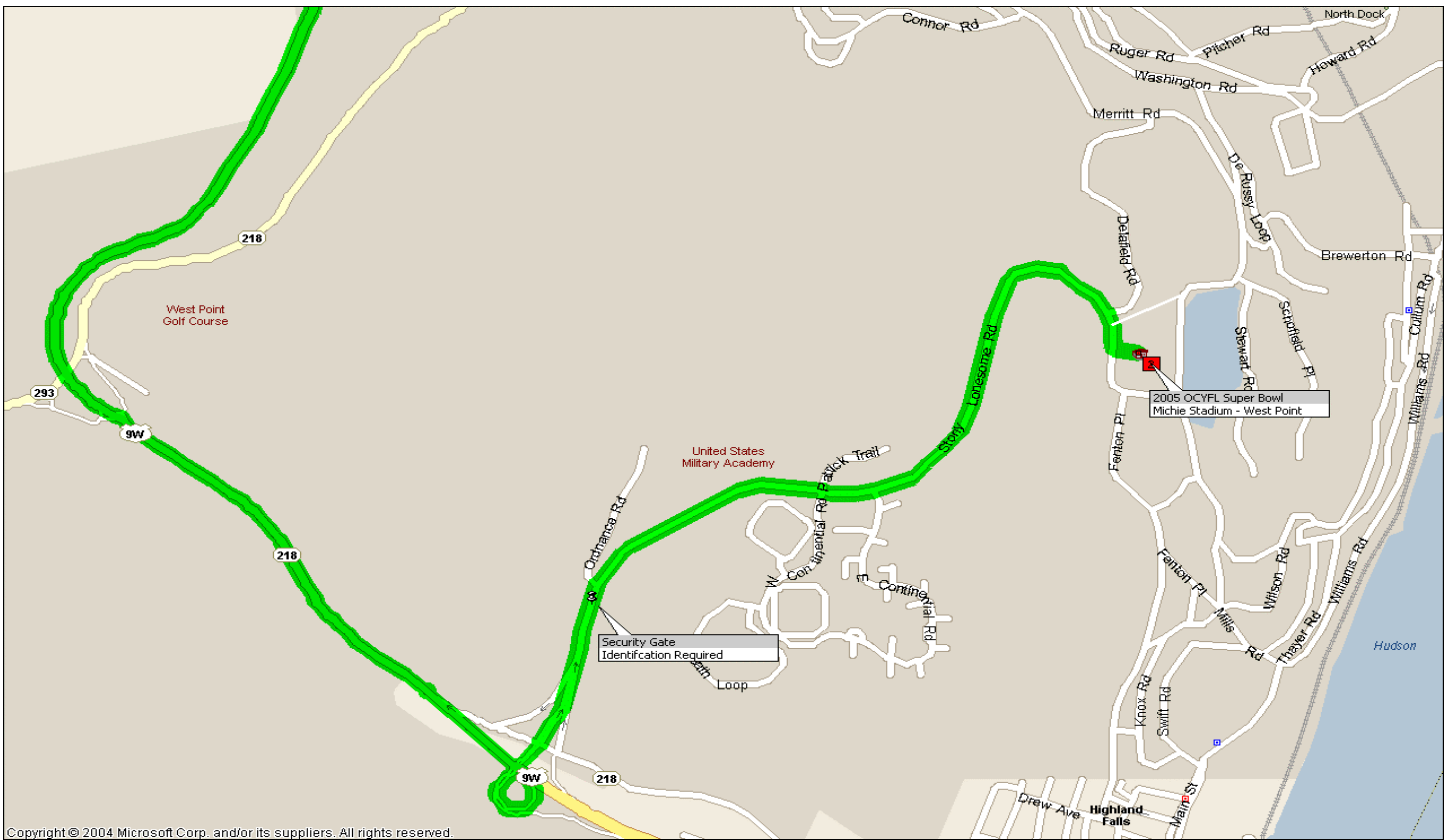

2005 OCYFL SUPER BOWL - MICHIE STADIUM (WEST POINT)

Take 9W South to West Point's Stony Lonesome Gate (2nd Exit after leaving the mountain). Follow Stony Lonesome Rd directly to Michie Stadium, the main parking lot is on the west side of the stadium. Allow plenty of time for unexpected traffic and security checks at the gate. Ensure you have your license, registration, and vehicle insurance to avoid any delays. The base roads are well patrolled, have many pedestrians at times, and have many areas posted at 15 and 25 mph.