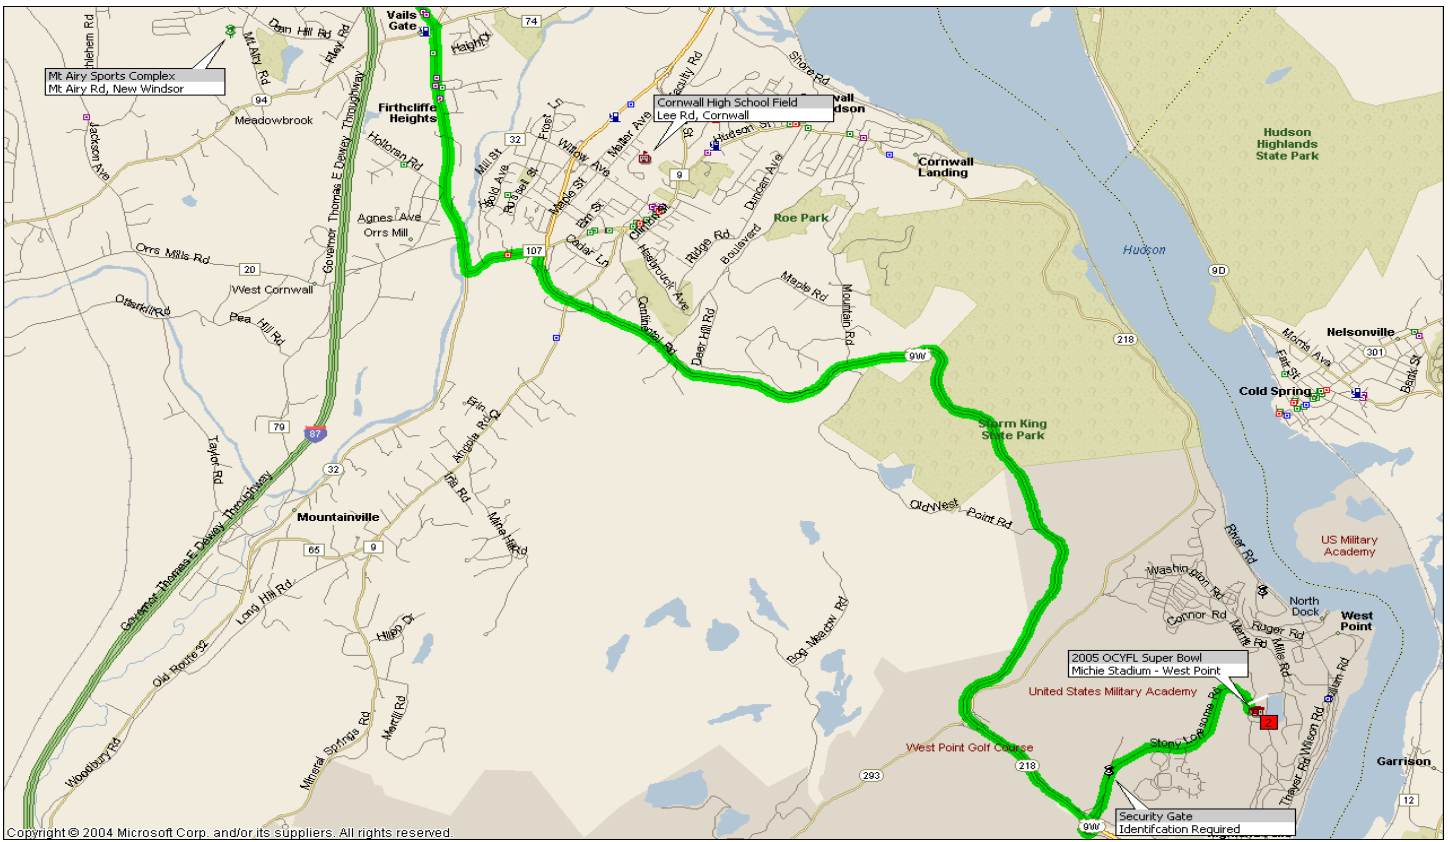

2005 OCYFL SUPER BOWL - MICHIE STADIUM (WEST POINT)

Take 9W South to West Point's Stony Lonesome Gate (2nd Exit after leaving the mountain). Follow Stony Lonesome Rd directly to Michie Stadium, the main parking lot is on the west side of the stadium. Allow plenty of time for unexpected traffic and security checks at the gate. Ensure you have your license, registration, and vehicle insurance to avoid any delays. The base roads are well patrolled, have many pedestrians at times, and have many areas posted at 15 and 25 mph.